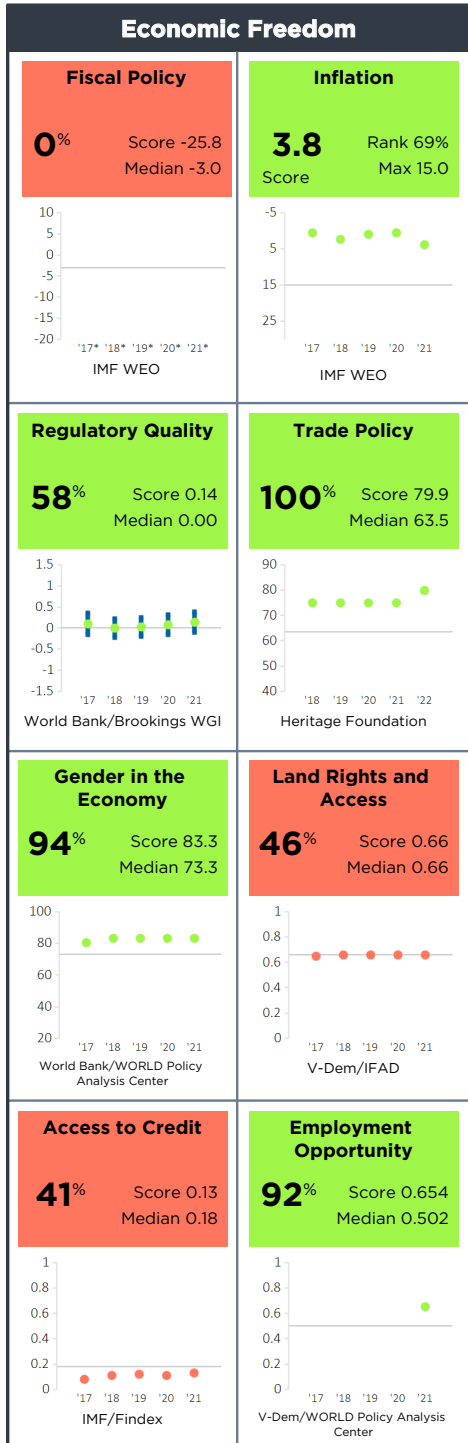

Timor-Leste FY23

Population 1,344,000
GNI/Cap $1,940
Category GNI/Cap ≤ $2,045

Half Scorecard Passed ✓
Control of Corruption ✓
Democratic Rights ✓

Timor-Leste

* Indicates the country has a score this year, but the score is outside the range of scores shown on the chart.