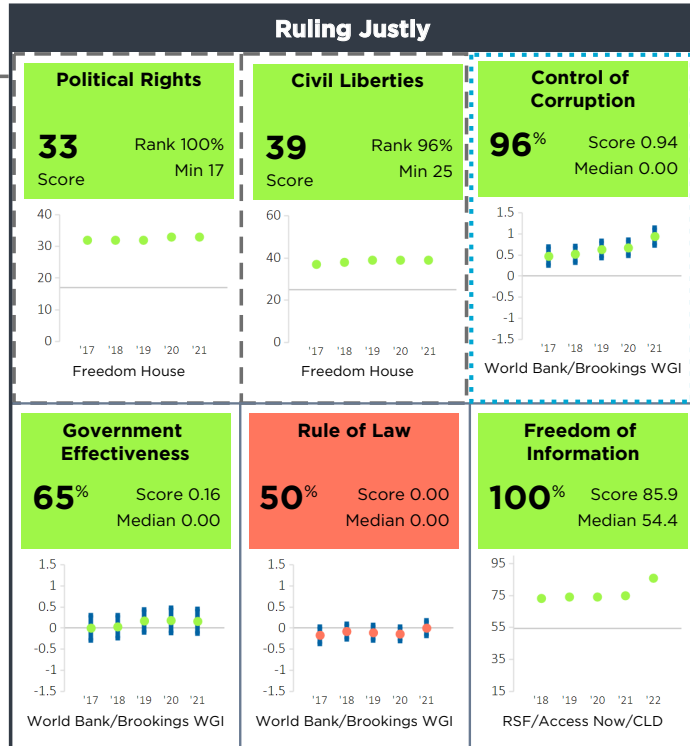

Timor-Leste FY23

Population 1,344,000
GNI/Cap $1,940
Category GNI/Cap ≤ $2,045

Half Scorecard Passed ✓
Control of Corruption ✓
Democratic Rights ✓

Timor-Leste

* Indicates the country has a score this year, but the score is outside the range of scores shown on the chart.