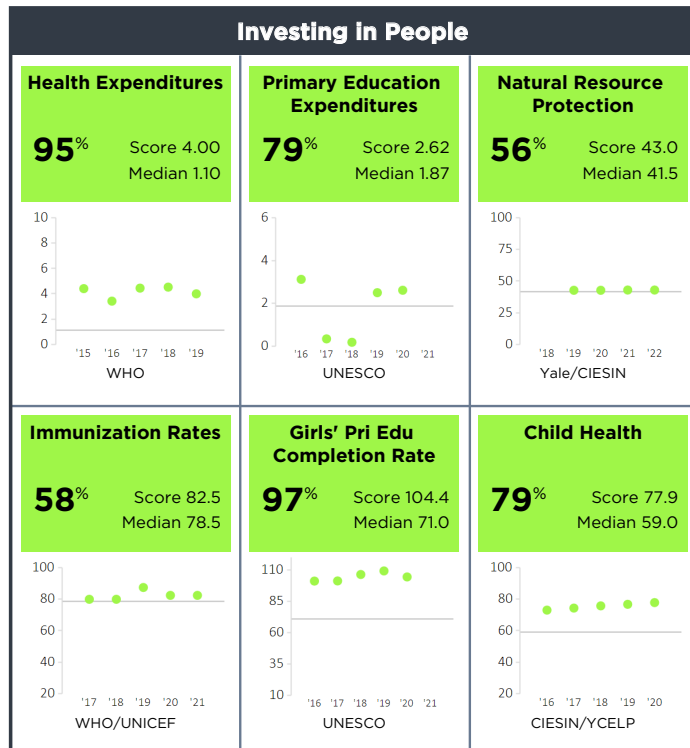

Timor-Leste FY23

Population 1,344,000
GNI/Cap $1,940
Category GNI/Cap ≤ $2,045

Half Scorecard Passed ✓
Control of Corruption ✓
Democratic Rights ✓

Timor-Leste

* Indicates the country has a score this year, but the score is outside the range of scores shown on the chart.