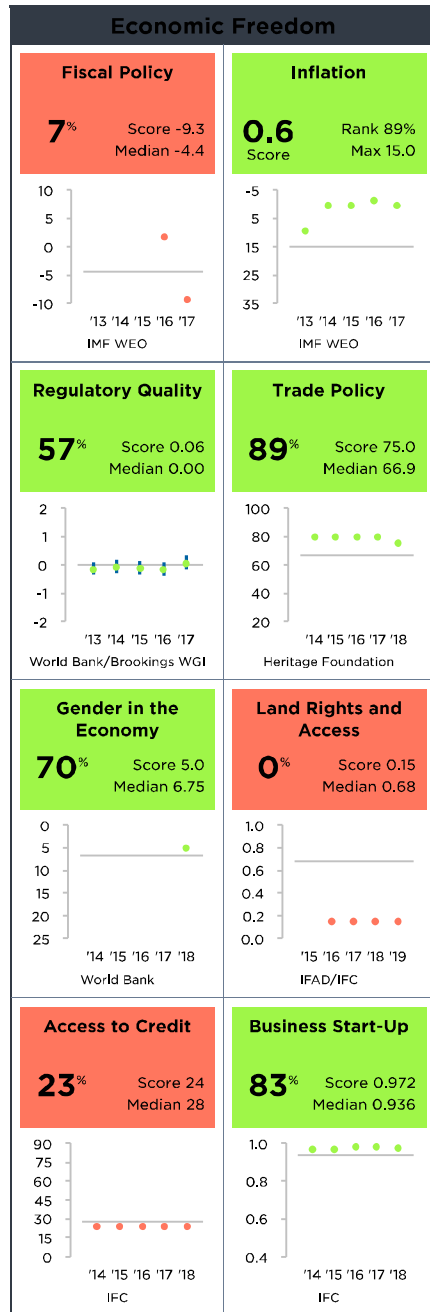

Timor-Leste FY19

Population: 1,296,000
GNI/Cap: $1,790
Category: GNI/Cap ≤ $1,875

Half Scorecard Passed ✓
Control of Corruption ✓
Democratic Rights ✓