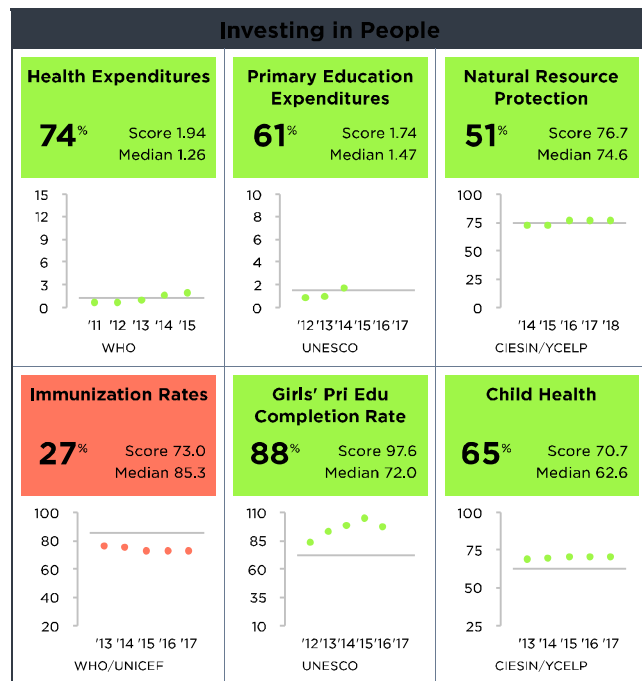

Timor-Leste FY19

Population: 1,296,000
GNI/Cap: $1,790
Category: GNI/Cap ≤ $1,875

Half Scorecard Passed ✓
Control of Corruption ✓
Democratic Rights ✓