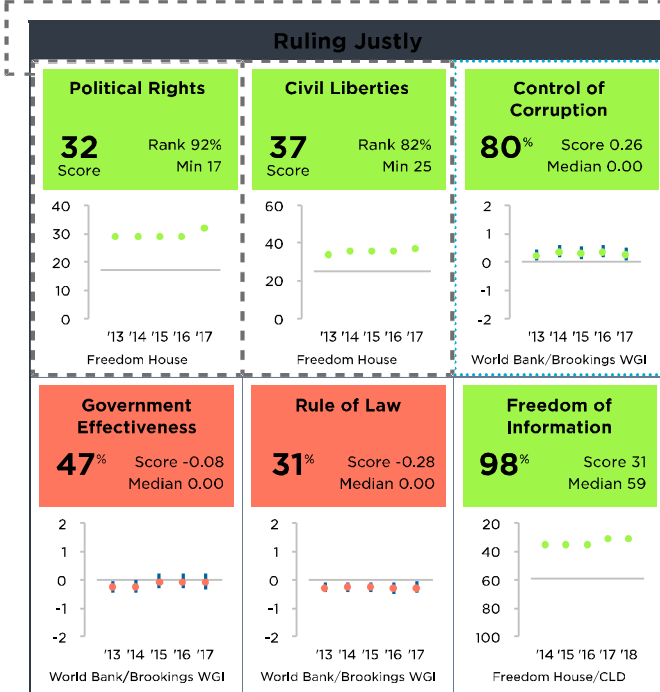

Timor-Leste FY19

Population: 1,296,000
GNI/Cap: $1,790
Category: GNI/Cap ≤ $1,875

Half Scorecard Passed ✓
Control of Corruption ✓
Democratic Rights ✓